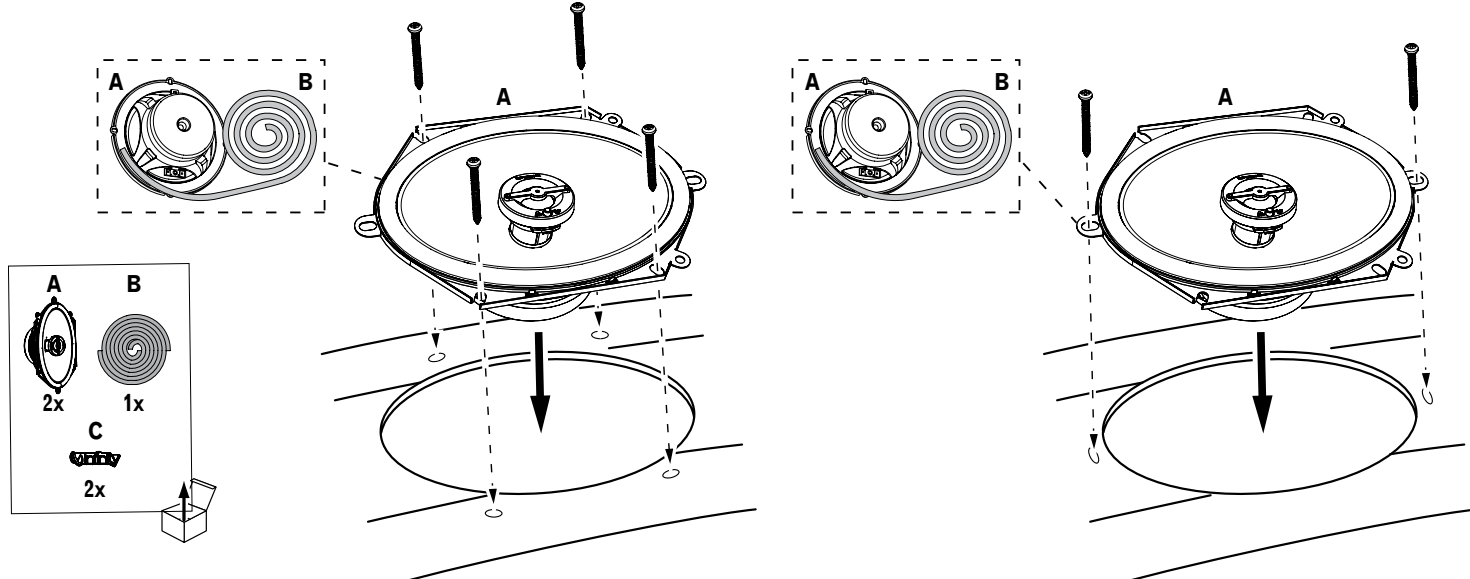

REF-8602cfx

REF-3002cfx/REF-4002cfx
REF-5002ix/REF-6502ix
REF-6402cfx/REF-8602cfx
REF-9602ix/REF-9603ix