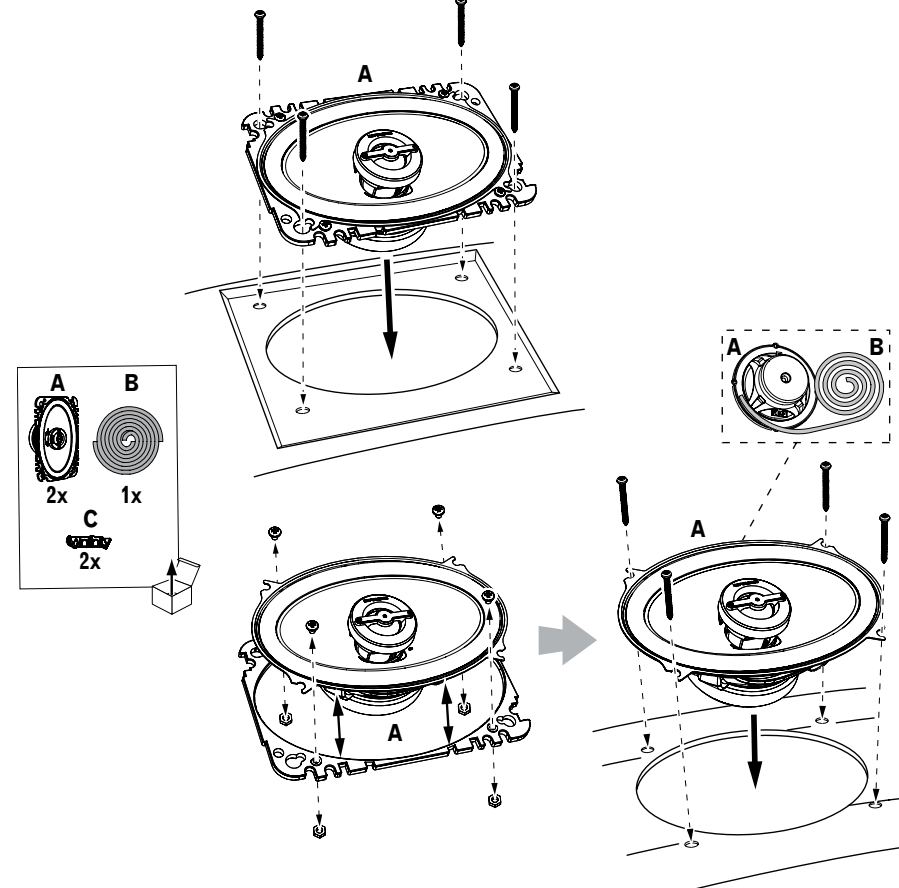

REF-6402cfx