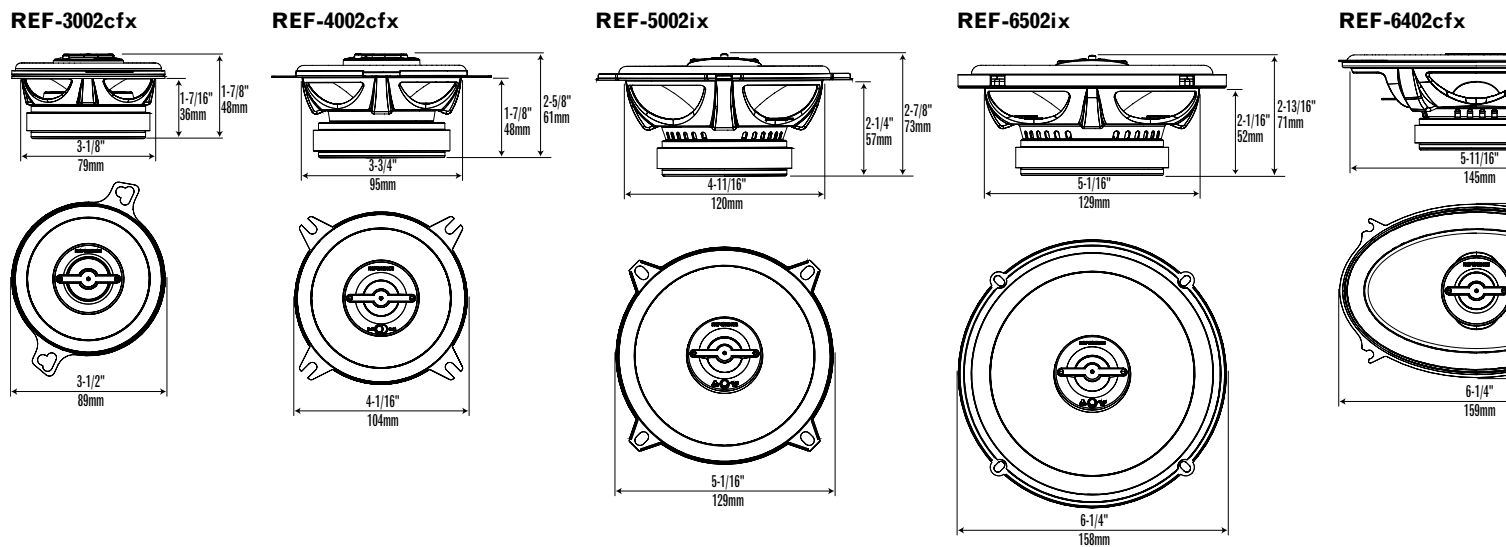

Table with 9 columns (Speaker model and 8 parameters: BL, DCR, Mms, Sd, Cms, Vas, Fs, Qes, Qms, Qts). Rows list specifications for REF-3002cfx through REF-9603ix.

Table with 9 columns (Speaker model and 8 specifications: Type, Peak power handling, Power handling, Recommended amplifier RMS power range, Frequency response, Nominal impedance, Sensitivity). Rows list specifications for REF-3002cfx through REF-9603ix.