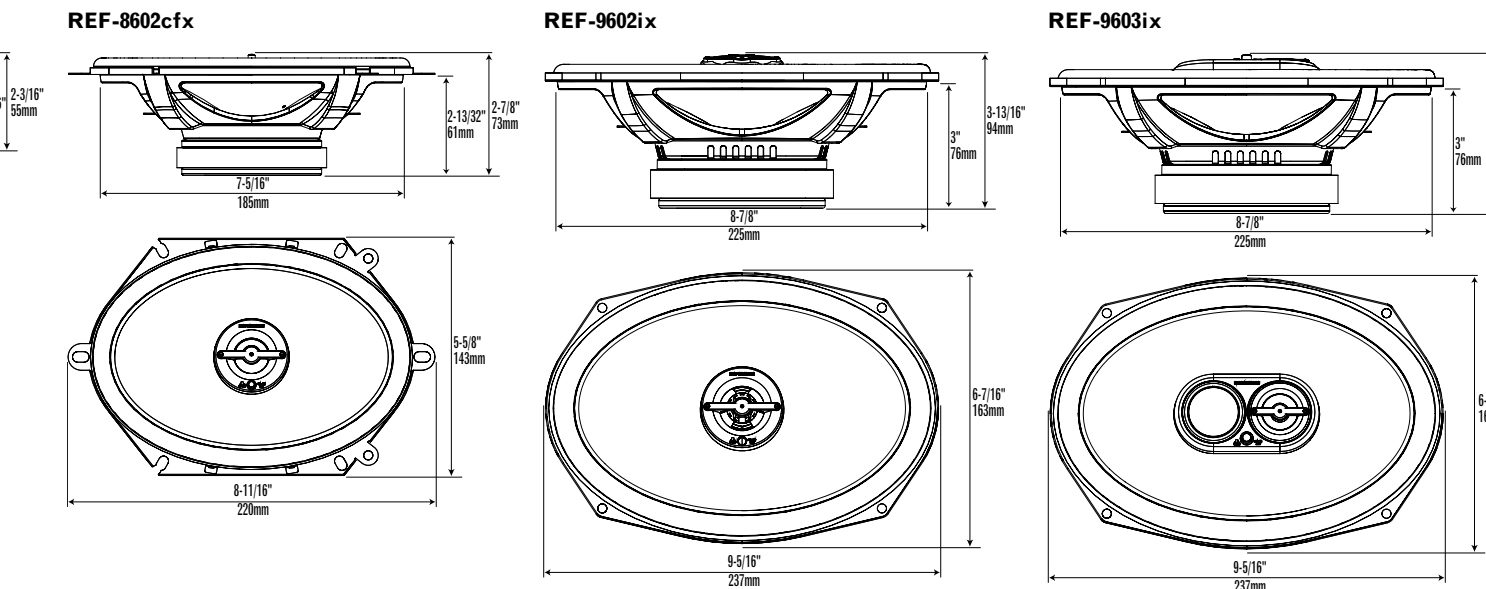

Table with 9 columns (Speaker model and 8 specifications: Type, Moc maksymalna, Moc znamionowa, Zalecana moc RMS wzmacniacza, Pasmo przenoszenia, Impedancja znamionowa, Skuteczność). Rows list specifications for REF-3002cfx through REF-9603ix.

OGÓLNE WARUNKI KONSERWACJI: Maskownice głośników czyścić wilgotną ściereczką. Do czyszczenia maskownic i kopulek głośników nie należy używać żadnych środków czyszczących ani rozpuszczalników. GWARANCJA: Producent gwarantuje, że głośniki serii Reference są wolne od wad fabrycznych.

Table with 9 columns (Speaker model and 8 specifications: Type, Potência de áudio, Potência de áudio, média continua, Intervalo recomendado de potência RMS do amplificador, Resposta de frequência, Impedância nominal, Sensibilidade). Rows list specifications for REF-3002cfx through REF-9603ix.

CAUIDAD GENERAL: Limpe as grades do altafalante com um pano úmido. Não use limpadores ou solventes nas grades ou nas unidades do altafalante. GARANTIA: Altofalantes da série de referência são garantidos contra defeitos.

Table with 9 columns (Speaker model and 8 specifications: Type, Максимальная мощность, Средняя мощность, Рекомендуемый диапазон мощности усилителя, Эффективный рабочий диапазон частот, Номинальный импеданс, Чувствительность). Rows list specifications for REF-3002cfx through REF-9603ix.

ОБЩИЙ УХОД: Протрите решетки динамиков влажной тканью. Запрещается использовать для чистки решеток или корпусов динамиков любые чистящие средства и растворители. GARANTIE: В динамиках серии Reference гарантируется отсутствие дефектов.

Table with 9 columns (Speaker model and 8 specifications: Type, Effektantering, Effektantering, kontinuerligt genomsnitt, Rekommenderad RMS-effektområde för förstärkare, Frekvensstyrgivning, Nominell impedans, Känslighet). Rows list specifications for REF-3002cfx through REF-9603ix.

SKÖTSEL: Rengör högtalarens galler med en fuktig duk. Använd inga rengörings- eller lösningsmedel på galler eller högtalare. GARANTI: Reference-seriens högtalare har garanti för defekter.

Table with 9 columns (Speaker model and 8 specifications: Type, Elektrikli kulların, Tavsije edilen ampifikatör RMS güç aralı, Frekans yantıtı, Nominal impedans, Hassasiyet). Rows list specifications for REF-3002cfx through REF-9603ix.

GENEL BAKIM: Hoparlörün gzarlarını nemli bir bezle temizleyin. Izgaraların ya da hoparlör birmelerinin üzerinde herhangi bir temizlik maddesi veya çözücü kullanmayın. GARANTİ: Arfa bulumları sen hoparlörler kusurlara karşı garantidir.

Table with 9 columns (Speaker model and 8 specifications: Type, En yüksek güçte kullanım, Elektrikli kulların, Tavsiye edilen ampifikatör RMS güç aralı, Frekans yantıtı, Nominal impedans, Hassasiyet). Rows list specifications for REF-3002cfx through REF-9603ix.