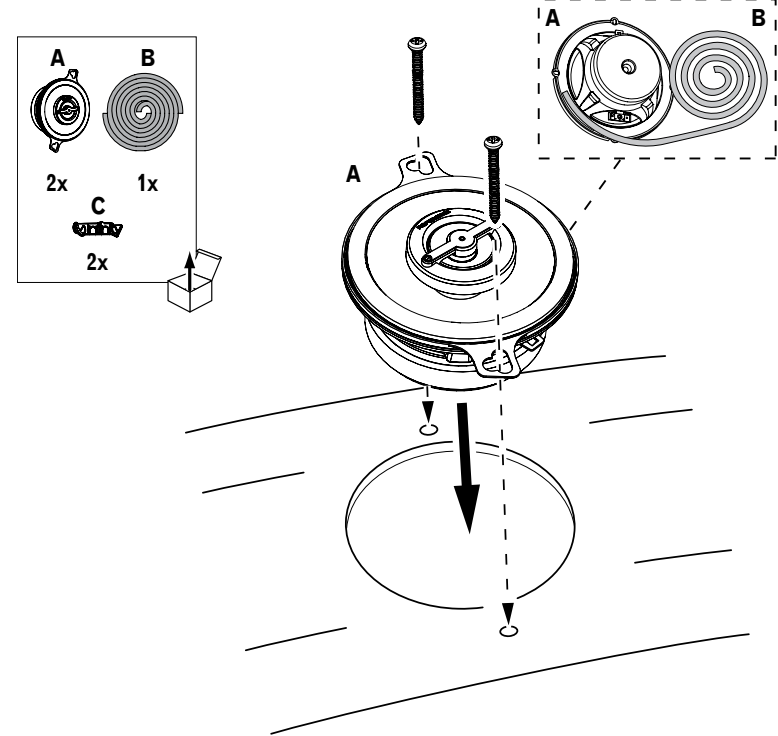

REF-3002cfx