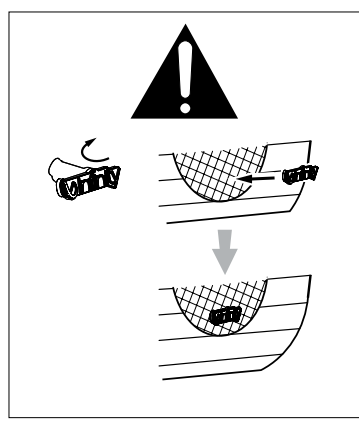

REF-6402cfx

Infinity
by HARMAN