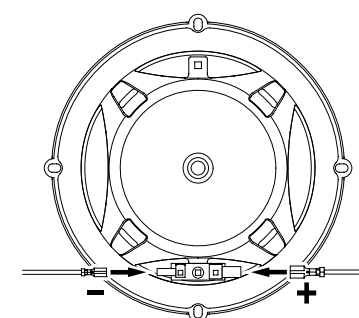

REF-3002cfx/REF-4002cfx
REF-5002ix/REF-6502ix
REF-6402cfx/REF-8602cfx
REF-9602ix/REF-9603ix