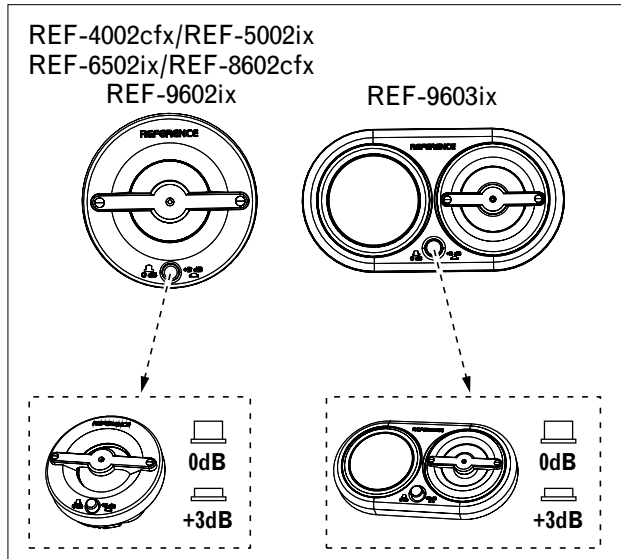

REF-9602ix/REF-9603ix