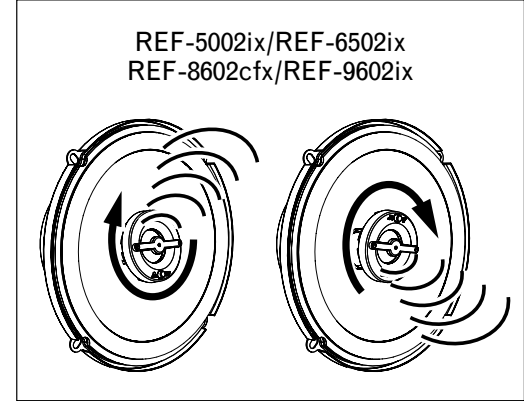

REF-9602ix/REF-9603ix