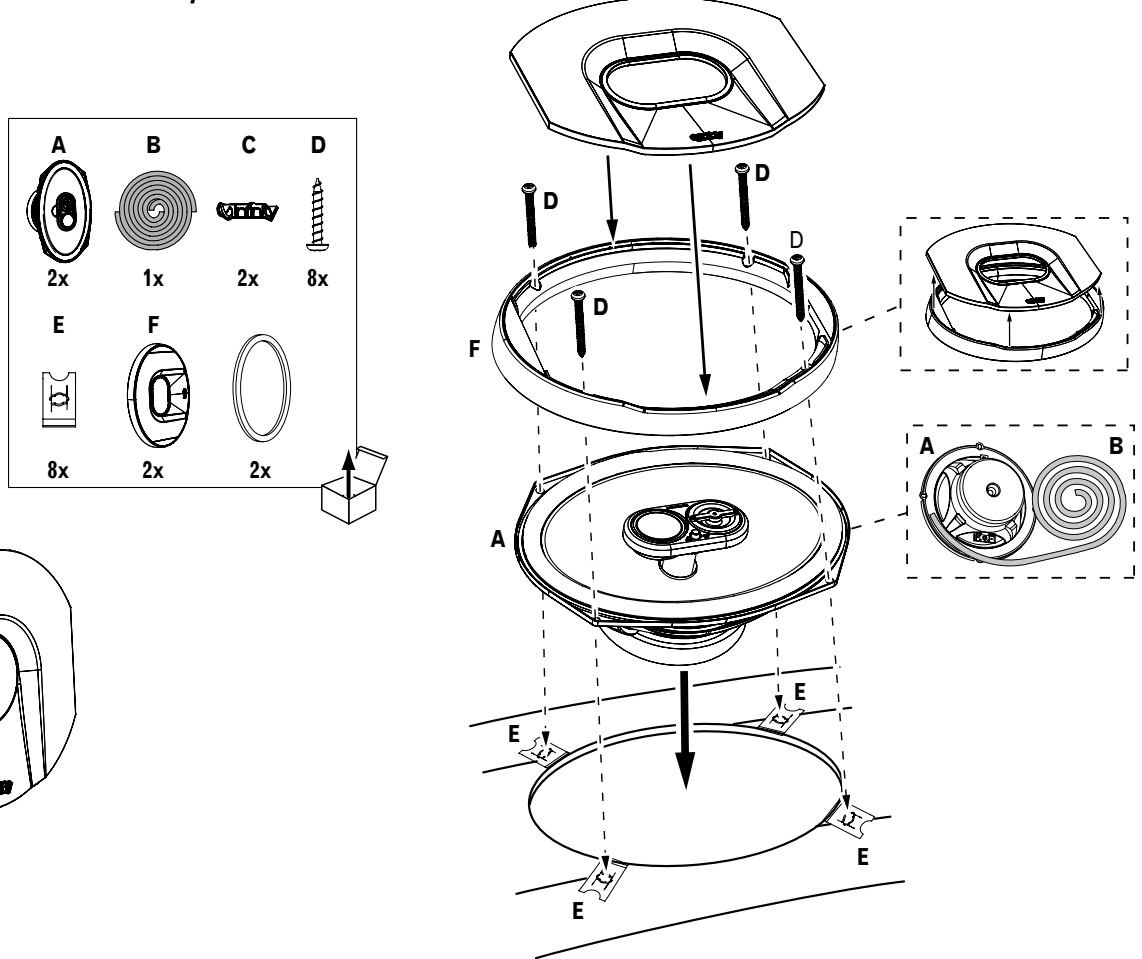

REF-9602ix/REF-9603ix