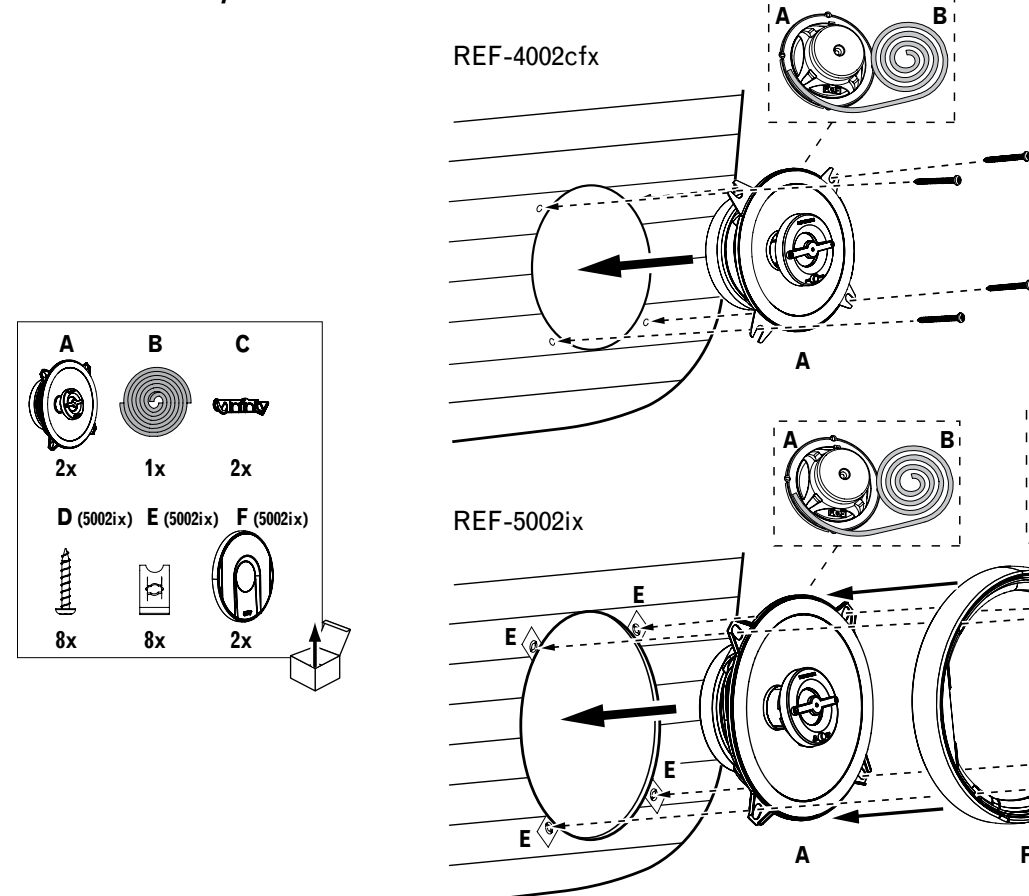

REF-4002cfx/REF-5002ix