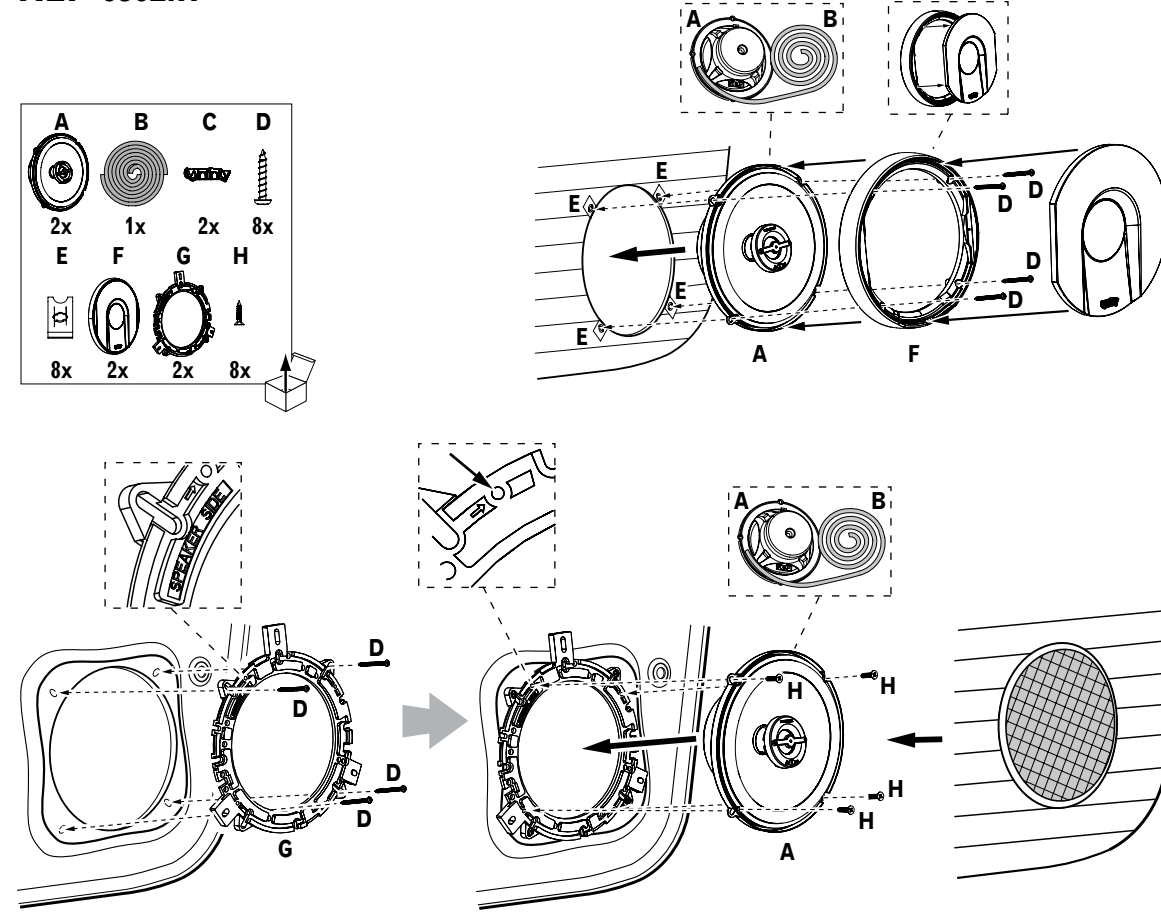

REF-6502ix